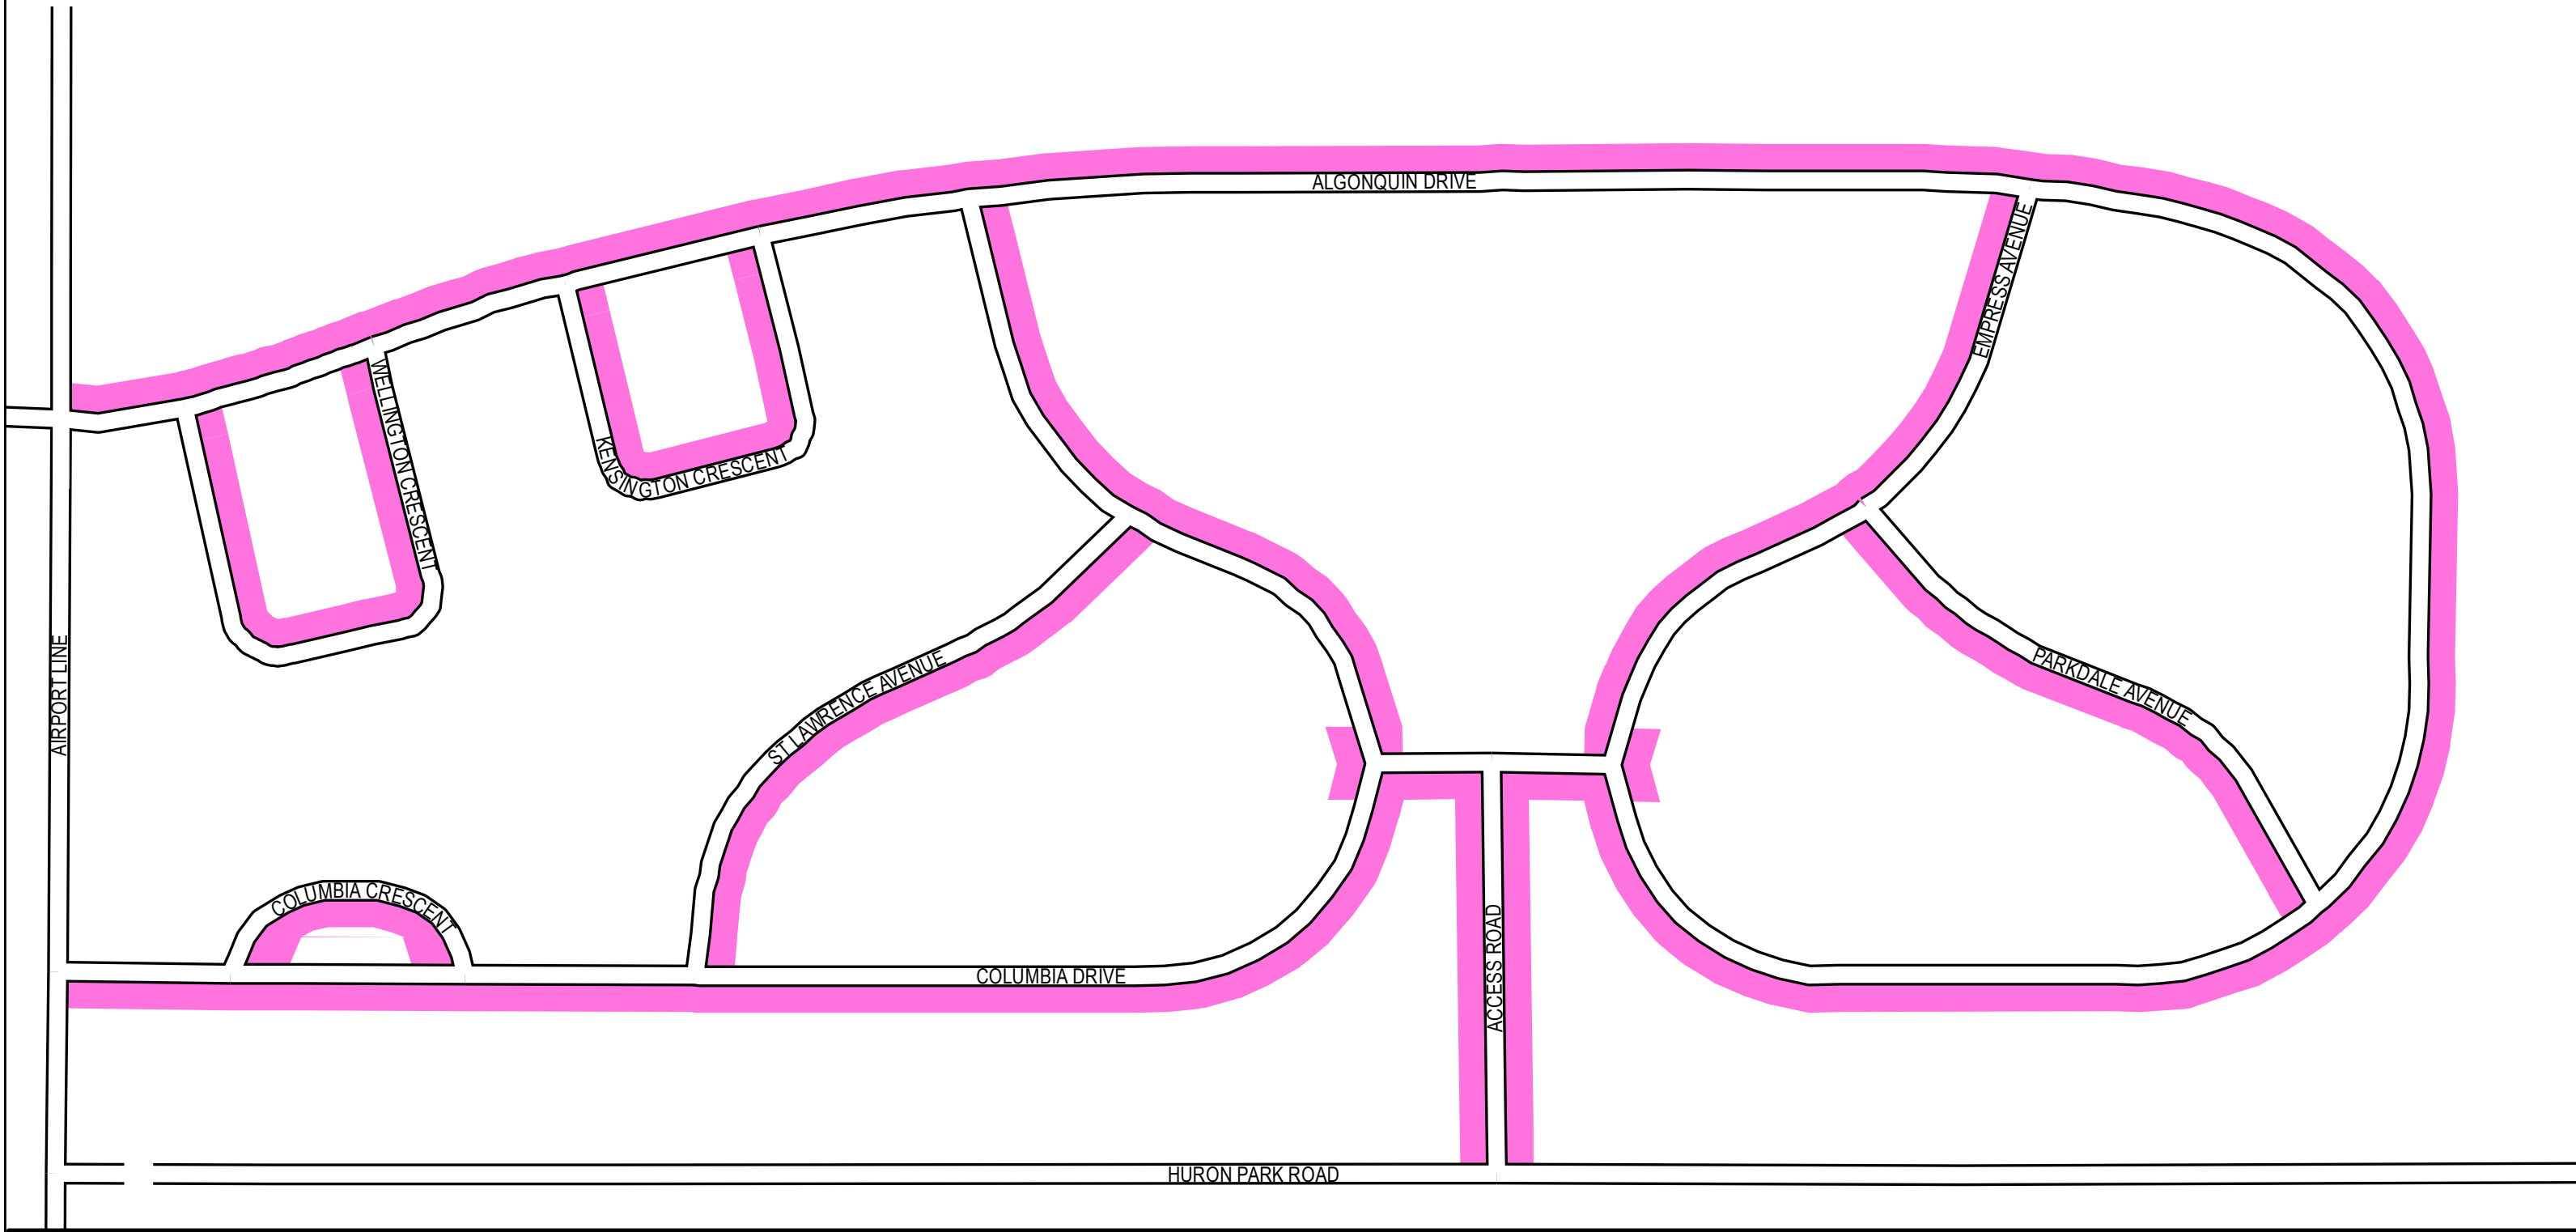

Transportation Services Department Huron Park Parking Restrictions

0 100 200 m
1:12,500
Date: 9/22/21

Parking

 No Parking (Existing)